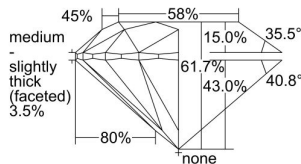

GIA®

FACSIMILE

GIA REPORT 6382583268

Verify this report at GIA.edu

GIA NATURAL DIAMOND DOSSIER®

May 07, 2021
GIA Report Number **6382583268**
Shape and Cutting Style ..... **Round Brilliant**
Measurements ..... **3.88 - 3.90 x 2.40 mm**

GRADING RESULTS

Carat Weight ..... **0.22 carat**
Color Grade ..... **D**
Clarity Grade **VS2**
Cut Grade ..... **Excellent**

ADDITIONAL GRADING INFORMATION

Polish ..... **Excellent**
Symmetry ..... **Excellent**
Fluorescence ..... **None**
Clarity Characteristics ..... **Crystal**
Inscription(s): **GIA 6382583268**

PROPORTIONS

Profile to actual proportions

GRADING SCALES

GIA COLOR SCALE	GIA CLARITY SCALE	GIA CUT SCALE	
D	FLAWLESS	EXCELLENT	
E	INTERNALLY FLAWLESS		
F		VVS₁	VERY GOOD
G	VVS₂		
H	VS₁	GOOD	
I	VS₂		
J	SI₁	FAIR	
K	SI₂		
L	I₁	POOR	
M	I₂		
N	I₃		
O			
P			
Q			
R			
S			
T			
U			
V			
W			
X			
Y			
Z