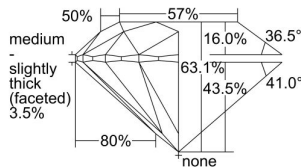

GIA®

FACSIMILE

GIA REPORT 6382584134

Verify this report at GIA.edu

GIA NATURAL DIAMOND DOSSIER®

May 11, 2021
GIA Report Number 6382584134
Shape and Cutting Style ..... Round Brilliant
Measurements ..... 4.49 - 4.51 x 2.84 mm

GRADING RESULTS

Carat Weight ..... 0.35 carat
Color Grade ..... D
Clarity Grade VVS1
Cut Grade ..... Excellent

ADDITIONAL GRADING INFORMATION

Polish ..... Excellent
Symmetry ..... Excellent
Fluorescence ..... None
Clarity Characteristics..... Pinpoint, Indented Natural
Inscription(s): GIA 6382584134

PROPORTIONS

Profile to actual proportions