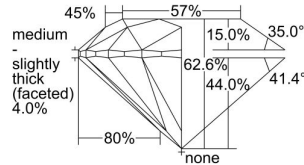

GIA®

FACSIMILE

GIA REPORT 6382584325

Verify this report at GIA.edu

GIA NATURAL DIAMOND DOSSIER®

May 07, 2021
GIA Report Number 6382584325
Shape and Cutting Style ..... Round Brilliant
Measurements ..... 4.08 - 4.10 x 2.56 mm

GRADING RESULTS

Carat Weight ..... 0.26 carat
Color Grade ..... D
Clarity Grade VS1
Cut Grade ..... Excellent

ADDITIONAL GRADING INFORMATION

Polish ..... Excellent
Symmetry ..... Excellent
Fluorescence ..... None
Clarity Characteristics..... Crystal, Pinpoint
Inscription(s): GIA 6382584325

PROPORTIONS

Profile to actual proportions

GRADING SCALES

GIA COLOR SCALE	GIA CLARITY SCALE	GIA CUT SCALE	
D	FLAWLESS	EXCELLENT	
E	INTERNALLY FLAWLESS		
F		VVS₁	VERY GOOD
G	VVS₂		
H	VS₁	GOOD	
I	VS₂		
J	SI₁	FAIR	
K	SI₂		
L	I₁	POOR	
M	I₂		
N	I₃		
O			
P			
Q			
R			
S			
T			
U			
V			
W			
X			
Y			
Z