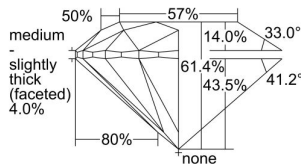

GIA®

FACSIMILE

GIA REPORT 6382642724

Verify this report at GIA.edu

GIA NATURAL DIAMOND DOSSIER®

May 10, 2021
GIA Report Number 6382642724
Shape and Cutting Style ..... Round Brilliant
Measurements ..... 4.92 - 4.94 x 3.03 mm

GRADING RESULTS

Carat Weight ..... 0.45 carat
Color Grade ..... F
Clarity Grade SI2
Cut Grade ..... Excellent

ADDITIONAL GRADING INFORMATION

Polish ..... Excellent
Symmetry ..... Excellent
Fluorescence ..... None
Clarity Characteristics ..... Crystal, Cloud
Inscription(s): GIA 6382642724

PROPORTIONS

Profile to actual proportions

GRADING SCALES

GIA COLOR SCALE	GIA CLARITY SCALE	GIA CUT SCALE	
D	FLAWLESS	EXCELLENT	
E	INTERNALLY FLAWLESS		
F		VVS₁	VERY GOOD
G	VVS₂		
H	VS₁	GOOD	
I	VS₂		
J	SI₁	FAIR	
K	SI₂		
L	I₁	POOR	
M	I₂		
N	I₃		
O			
P			
Q			
R			
S			
T			
U			
V			
W			
X			
Y			
Z