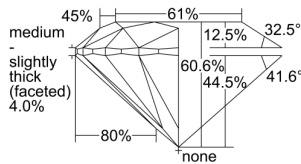

GIA®

FACSIMILE

GIA REPORT 6382680303

Verify this report at GIA.edu

GIA NATURAL DIAMOND DOSSIER®

May 13, 2021
GIA Report Number 6382680303
Shape and Cutting Style ..... Round Brilliant
Measurements ..... 3.96 - 3.98 x 2.41 mm

GRADING RESULTS

Carat Weight ..... 0.23 carat
Color Grade ..... D
Clarity Grade VS1
Cut Grade ..... Excellent

ADDITIONAL GRADING INFORMATION

Polish ..... Excellent
Symmetry ..... Excellent
Fluorescence ..... None
Clarity Characteristics..... Crystal, Pinpoint, Needle, Indented
Natural

Inscription(s): GIA 6382680303

PROPORTIONS

Profile to actual proportions

GRADING SCALES

GIA COLOR SCALE	GIA CLARITY SCALE	GIA CUT SCALE	
D	FLAWLESS	EXCELLENT	
E	INTERNALLY FLAWLESS		
F		VVS₁	VERY GOOD
G	VVS₂		
H	VS₁	GOOD	
I	VS₂		
J	SI₁	FAIR	
K	SI₂		
L	I₁	POOR	
M	I₂		
N	I₃		
O			
P			
Q			
R			
S			
T			
U			
V			
W			
X			
Y			
Z