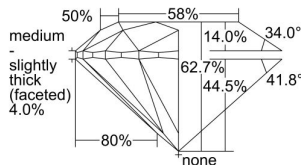

GIA®

FACSIMILE

GIA REPORT 6382683008

Verify this report at GIA.edu

GIA NATURAL DIAMOND DOSSIER®

May 13, 2021
GIA Report Number **6382683008**
Shape and Cutting Style ..... **Round Brilliant**
Measurements ..... **5.22 - 5.24 x 3.28 mm**

GRADING RESULTS

Carat Weight ..... **0.55 carat**
Color Grade ..... **F**
Clarity Grade **VS1**
Cut Grade ..... **Excellent**

ADDITIONAL GRADING INFORMATION

Polish ..... **Excellent**
Symmetry ..... **Excellent**
Fluorescence ..... **None**
Clarity Characteristics..... **Feather, Pinpoint**
Inscription(s): **GIA 6382683008**

PROPORTIONS

Profile to actual proportions

GRADING SCALES

GIA COLOR SCALE

COLORLESS	D
	E
	F
	G
	H
	I
	J
NEAR COLORLESS	K
	L
	M
	N
	O
	P
	Q
	R
	S
	T
	U
	V
	W
	X
	Y
LIGHT	Z

GIA CLARITY SCALE

FLAWLESS	INTERNAL FLAWLESS	
		FLAWLESS
VERY VERY SLIGHTLY INCLUDED	VVS₁	
	VVS₂	
VERY SLIGHTLY INCLUDED	VS₁	
	VS₂	
SLIGHTLY INCLUDED	SI₁	
	SI₂	
INCLUDED	I₁	
	I₂	
	I₃	

GIA CUT SCALE

EXCELLENT
VERY GOOD
GOOD
FAIR
POOR