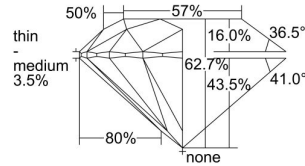

GIA®

FACSIMILE

GIA REPORT 6382755972

Verify this report at GIA.edu

GIA NATURAL DIAMOND DOSSIER®

May 21, 2021
GIA Report Number **6382755972**
Shape and Cutting Style ..... **Round Brilliant**
Measurements ..... **5.23 - 5.24 x 3.28 mm**

GRADING RESULTS

Carat Weight ..... **0.55 carat**
Color Grade ..... **I**
Clarity Grade **S11**
Cut Grade ..... **Excellent**

ADDITIONAL GRADING INFORMATION

Polish ..... **Excellent**
Symmetry ..... **Very Good**
Fluorescence ..... **None**
Clarity Characteristics ..... **Crystal**
Inscription(s): **GIA 6382755972**

PROPORTIONS

Profile to actual proportions