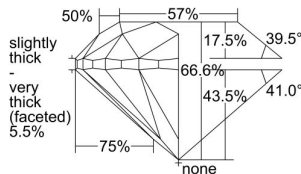

GIA®

FACSIMILE

GIA REPORT 6382755975

Verify this report at GIA.edu

GIA NATURAL DIAMOND DOSSIER®

May 20, 2021
GIA Report Number 6382755975
Shape and Cutting Style ..... Round Brilliant
Measurements ..... 4.87 - 4.90 x 3.25 mm

GRADING RESULTS

Carat Weight ..... 0.50 carat
Color Grade ..... D
Clarity Grade VS1
Cut Grade ..... Good

ADDITIONAL GRADING INFORMATION

Polish ..... Excellent
Symmetry ..... Very Good
Fluorescence ..... Medium Blue
Clarity Characteristics..... Crystal, Needle, Pinpoint, Indented
Natural

Inscription(s): GIA 6382755975

PROPORTIONS

Profile to actual proportions

GRADING SCALES

GIA COLOR SCALE	GIA CLARITY SCALE	GIA CUT SCALE
D	FLAWLESS	EXCELLENT
E	INTERNALLY FLAWLESS	
F	VVS₁	VERY GOOD
G		
H	VS₁	GOOD
I		
J	VS₂	FAIR
K		
L	SI₁	POOR
M		
N	I₁	
O		
P	I₂	
Q		
R	I₃	
S		
T		
U		
V		
W		
X		
Y		
Z