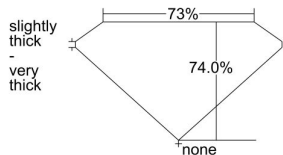

GIA®

FACSIMILE

GIA REPORT 6382791609

Verify this report at GIA.edu

GIA NATURAL DIAMOND DOSSIER®

May 26, 2021
GIA Report Number **6382791609**
Shape and Cutting Style ..... **Square Modified Brilliant**
Measurements ..... **4.78 x 4.74 x 3.50 mm**

GRADING RESULTS

Carat Weight ..... **0.70 carat**
Color Grade ..... **F**
Clarity Grade **S11**

ADDITIONAL GRADING INFORMATION

Polish ..... **Excellent**
Symmetry ..... **Good**
Fluorescence ..... **None**
Clarity Characteristics ..... **Feather**
Inscription(s): GIA 6382791609

PROPORTIONS

Profile not to actual proportions

GRADING SCALES

GIA COLOR SCALE		GIA CLARITY SCALE			
COLORLESS	D	VERY VERY SLIGHTLY INCLUDED	FLAWLESS		
	E		INTERNALLY FLAWLESS		
	F	VERY SLIGHTLY INCLUDED	VVS₁		
	G		VVS₂		
	H		VS₁		
	NEAR COLORLESS	I	SLIGHTLY INCLUDED	VS₂	
		J		S1₁	
		FAINT	K	INCLUDED	S1₂
			L		I₁
			M		I₂
N			I₃		
VERT LIGHT	O	INCLUDED			
	P				
	Q				
	R				
	S				
	T				
LIGHT	U				
	V				
	W				
	X				
	Y				
	Z