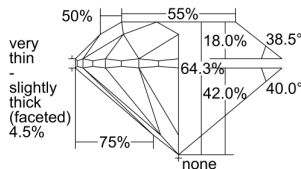

GIA®

FACSIMILE

GIA REPORT 6382794257

Verify this report at GIA.edu

GIA NATURAL DIAMOND DOSSIER®

May 25, 2021
GIA Report Number **6382794257**
Shape and Cutting Style ..... **Round Brilliant**
Measurements ..... **4.59 - 4.63 x 2.97 mm**

GRADING RESULTS

Carat Weight ..... **0.40 carat**
Color Grade ..... **F**
Clarity Grade **VS1**
Cut Grade ..... **Very Good**

ADDITIONAL GRADING INFORMATION

Polish ..... **Excellent**
Symmetry ..... **Very Good**
Fluorescence ..... **None**
Clarity Characteristics..... **Feather, Pinpoint**
Inscription(s): **GIA 6382794257**

PROPORTIONS

Profile to actual proportions

GRADING SCALES

GIA COLOR SCALE

COLORLESS	D
	E
	F
	G
	H
	I
	J
NEAR COLORLESS	K
	L
Faint	M
	N
	O
	P
Very Light	Q
	R
	S
	T
	U
	V
	W
	X
	Y
Light	Z

GIA CLARITY SCALE

FLAWLESS	VERY VERY SLIGHTLY INCLUDED	VVS₁	VVS₂	VS₁	VS₂	SLIGHTLY INCLUDED	SI₁	SI₂	I₁	I₂	I₃	
												VERY SLIGHTLY INCLUDED
INTERNALLY FLAWLESS												

GIA CUT SCALE

EXCELLENT
VERY GOOD
GOOD
FAIR
POOR