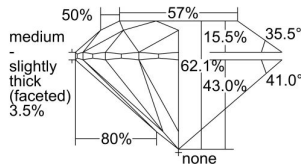

GIA®

FACSIMILE

GIA REPORT 6382839279

Verify this report at GIA.edu

GIA NATURAL DIAMOND DOSSIER®

May 28, 2021
GIA Report Number **6382839279**
Shape and Cutting Style ..... **Round Brilliant**
Measurements ..... **3.64 - 3.66 x 2.27 mm**

GRADING RESULTS

Carat Weight ..... **0.18 carat**
Color Grade ..... **G**
Clarity Grade **VVS2**
Cut Grade ..... **Excellent**

ADDITIONAL GRADING INFORMATION

Polish ..... **Excellent**
Symmetry ..... **Excellent**
Fluorescence ..... **None**
Clarity Characteristics..... **Pinpoint, Cloud**
Inscription(s): **GIA 6382839279**

PROPORTIONS

Profile to actual proportions