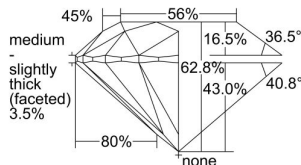

GIA®

FACSIMILE

GIA REPORT 6382873672

Verify this report at GIA.edu

GIA NATURAL DIAMOND DOSSIER®

May 31, 2021
GIA Report Number **6382873672**
Shape and Cutting Style ..... **Round Brilliant**
Measurements ..... **3.83 - 3.85 x 2.41 mm**

GRADING RESULTS

Carat Weight ..... **0.22 carat**
Color Grade ..... **D**
Clarity Grade **VVS2**
Cut Grade ..... **Excellent**

ADDITIONAL GRADING INFORMATION

Polish ..... **Excellent**
Symmetry ..... **Excellent**
Fluorescence ..... **Faint**
Clarity Characteristics..... **Cloud, Needle, Feather, Pinpoint**
Inscription(s): **GIA 6382873672**

PROPORTIONS

Profile to actual proportions

GRADING SCALES

GIA COLOR SCALE	GIA CLARITY SCALE	GIA CUT SCALE	
D	FLAWLESS	EXCELLENT	
E	INTERNALLY FLAWLESS		
F		VVS₁	VERY GOOD
G	VVS₂		
H	VS₁	GOOD	
I	VS₂		
J	SI₁	FAIR	
K	SI₂		
L	I₁	POOR	
M	I₂		
N	I₃		
O			
P			
Q			
R			
S			
T			
U			
V			
W			
X			
Y			
Z