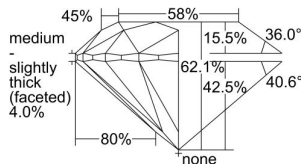

GIA®

FACSIMILE

GIA REPORT 6382926064

Verify this report at GIA.edu

GIA NATURAL DIAMOND DOSSIER®

June 03, 2021
GIA Report Number 6382926064
Shape and Cutting Style ..... Round Brilliant
Measurements ..... 4.05 - 4.07 x 2.52 mm

GRADING RESULTS

Carat Weight ..... 0.26 carat
Color Grade ..... D
Clarity Grade VS2
Cut Grade ..... Excellent

ADDITIONAL GRADING INFORMATION

Polish ..... Excellent
Symmetry ..... Excellent
Fluorescence ..... Faint
Clarity Characteristics ..... Crystal
Inscription(s): GIA 6382926064

PROPORTIONS

Profile to actual proportions

GRADING SCALES

GIA COLOR SCALE	GIA CLARITY SCALE	GIA CUT SCALE	
D	FLAWLESS	EXCELLENT	
E	INTERNALLY FLAWLESS		
F		VVS₁	VERY GOOD
G	VVS₂		
H	VS₁	GOOD	
I	VS₂		
J	SI₁	FAIR	
K	SI₂		
L	I₁	POOR	
M	I₂		
N	I₃		
O			
P			
Q			
R			
S			
T			
U			
V			
W			
X			
Y			
Z