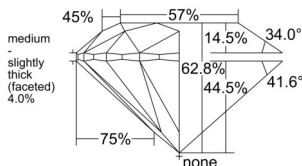

GIA®

FACSIMILE

GIA REPORT 6382935188

Verify this report at GIA.edu

GIA NATURAL DIAMOND DOSSIER®

February 07, 2025
GIA Report Number 6382935188
Shape and Cutting Style ..... Round Brilliant
Measurements ..... 6.34 - 6.36 x 3.99 mm

GRADING RESULTS

Carat Weight ..... 0.98 carat
Color Grade ..... F
Clarity Grade VVS1
Cut Grade ..... Excellent

ADDITIONAL GRADING INFORMATION

Polish ..... Excellent
Symmetry ..... Excellent
Fluorescence ..... Medium Blue
Clarity Characteristics ..... Pinpoint, Feather
Inscription(s): GIA 6382935188

PROPORTIONS

Profile to actual proportions