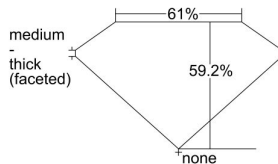

GIA®

FACSIMILE

GIA REPORT 6382981557

Verify this report at GIA.edu

GIA NATURAL DIAMOND DOSSIER®

July 15, 2021
GIA Report Number 6382981557
Shape and Cutting Style ..... Heart Brilliant
Measurements ..... 3.97 x 4.63 x 2.74 mm

GRADING RESULTS

Carat Weight ..... 0.29 carat
Color Grade I
Clarity Grade VS1

ADDITIONAL GRADING INFORMATION

Polish ..... Very Good
Symmetry ..... Very Good
Fluorescence ..... Faint
Clarity Characteristics ..... Crystal, Pinpoint
Inscription(s): GIA 6382981557

PROPORTIONS

Profile not to actual proportions

GRADING SCALES

GIA COLOR SCALE		GIA CLARITY SCALE	
COLORLESS	D	VERY VERY SLIGHTLY INCLUDED	FLAWLESS
	E		INTERNALLY FLAWLESS
	F		VVS₁
	G		VVS₂
	H		VS₁
	I		VS₂
	J		SI₁
	K		SI₂
	L		I₁
	M		I₂
NEAR COLORLESS	N	SLIGHTLY INCLUDED	I₃
	O		
	P		
	Q		
FAINT	R	INCLUDED	
	S		
	T		
	U		
VERT LIGHT	V		
	W		
	X		
	Y		
LIGHT	Z