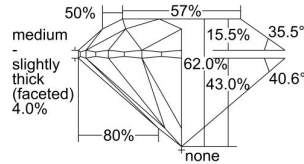

GIA®

FACSIMILE

GIA REPORT 6385062439

Verify this report at GIA.edu

GIA NATURAL DIAMOND DOSSIER®

April 28, 2021
GIA Report Number **6385062439**
Shape and Cutting Style ..... **Round Brilliant**
Measurements ..... **4.73 - 4.74 x 2.93 mm**

GRADING RESULTS

Carat Weight ..... **0.40 carat**
Color Grade ..... **J**
Clarity Grade **S11**
Cut Grade ..... **Excellent**

ADDITIONAL GRADING INFORMATION

Polish ..... **Excellent**
Symmetry ..... **Excellent**
Fluorescence ..... **None**
Clarity Characteristics ..... **Crystal**
Inscription(s): **GIA 6385062439**

PROPORTIONS

Profile to actual proportions

GRADING SCALES

GIA COLOR SCALE	GIA CLARITY SCALE	GIA CUT SCALE	
D	FLAWLESS	EXCELLENT	
E	INTERNALLY FLAWLESS		
F		VVS₁	VERY GOOD
G	VVS₂		
H	VS₁	GOOD	
I	VS₂		
J	S1₁	FAIR	
K	S1₂		
L	I₁	POOR	
M	I₂		
N	I₃		
O			
P			
Q			
R			
S			
T			
U			
V			
W			
X			
Y			
Z