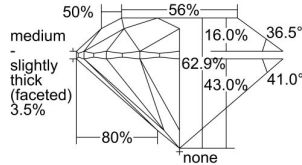

GIA®

FACSIMILE

GIA REPORT 6385196164

Verify this report at GIA.edu

GIA NATURAL DIAMOND DOSSIER®

March 29, 2021
GIA Report Number 6385196164
Shape and Cutting Style ..... Round Brilliant
Measurements ..... 4.07 - 4.09 x 2.57 mm

GRADING RESULTS

Carat Weight ..... 0.26 carat
Color Grade ..... G
Clarity Grade VS1
Cut Grade ..... Excellent

ADDITIONAL GRADING INFORMATION

Polish ..... Excellent
Symmetry ..... Excellent
Fluorescence ..... None
Clarity Characteristics ..... Cloud, Pinpoint
Inscription(s): GIA 6385196164

PROPORTIONS

Profile to actual proportions

GRADING SCALES

GIA COLOR SCALE	GIA CLARITY SCALE	GIA CUT SCALE
COLOURLESS D	FLAWLESS	EXCELLENT
E	INTERNALLY FLAWLESS	
F	VVS₁	VERY GOOD
G		
H	VVS₂	GOOD
I	VS₁	
J	VS₂	FAIR
K	SI₁	
L	SI₂	POOR
M	I₁	
N	I₂	
O	I₃	
P		
Q		
R		
S		
T		
U		
V		
W		
X		
Y		
Z