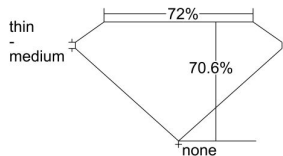

GIA®

FACSIMILE

GIA REPORT 6385272218

Verify this report at GIA.edu

GIA NATURAL DIAMOND DOSSIER®

April 05, 2021
GIA Report Number 6385272218
Shape and Cutting Style ..... Square Modified Brilliant
Measurements ..... 4.54 x 4.41 x 3.11 mm

GRADING RESULTS

Carat Weight ..... 0.50 carat
Color Grade ..... D
Clarity Grade VS2

ADDITIONAL GRADING INFORMATION

Polish ..... Excellent
Symmetry ..... Very Good
Fluorescence ..... None
Clarity Characteristics..... Crystal, Cloud, Feather
Inscription(s): GIA 6385272218

PROPORTIONS

Profile not to actual proportions

GRADING SCALES

GIA COLOR SCALE		GIA CLARITY SCALE			
COLORLESS	D	VERY VERY SLIGHTLY INCLUDED	FLAWLESS		
	E		INTERNALLY FLAWLESS		
	F	VERY SLIGHTLY INCLUDED	VVS₁		
	G		VVS₂		
	H		VS₁		
	NEAR COLORLESS	I	SLIGHTLY INCLUDED	VS₂	
		J		SI₁	
		FAINT	K	INCLUDED	SI₂
			L		I₁
			M		I₂
VERT LIGHT	N	NOT LISTED	I₃		
	O				
	P				
	Q				
	R				
	S				
	T				
LIGHT	U				
	V				
	W				
	X				
Y					
Z