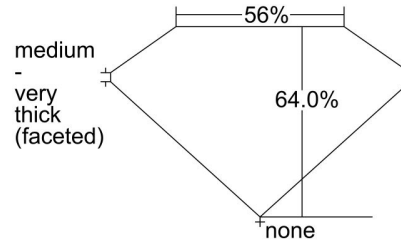

GIA NATURAL DIAMOND GRADING REPORT

May 04, 2021
 GIA Report Number 6385393211
 Shape and Cutting Style Oval Brilliant
 Measurements 8.66 x 6.37 x 4.08 mm

GRADING RESULTS

Carat Weight 1.50 carat
 Color Grade H
 Clarity Grade SI1

ADDITIONAL GRADING INFORMATION

Polish Very Good
 Symmetry Very Good
 Fluorescence Faint
 Inscription(s): GIA 6385393211

Comments: Additional clouds are not shown. Pinpoints are not shown.

PROPORTIONS

Profile not to actual proportions

CLARITY CHARACTERISTICS

KEY TO SYMBOLS*

-  Feather
-  Cavity
-  Crystal
-  Indented Natural
-  Cloud
-  Needle
-  Natural

GRADING SCALES

GIA COLOR SCALE		GIA CLARITY SCALE	
COLOURLESS	D	VERY VERY SLIGHTLY INCLUDED	FLAWLESS
	E		INTERNALLY FLAWLESS
	F		VVS ₁
NEAR COLOURLESS	G	VERY SLIGHTLY INCLUDED	VVS ₂
	H		VS ₁
	I		VS ₂
Faint	J	SLIGHTLY INCLUDED	SI ₁
	K		SI ₂
	L		I ₁
VERY LIGHT	M	INCLUDED	I ₂
	N		I ₃
	O		
LIGHT	P		
	Q		
	R		
	S		
	T		
	U		
	V		
	W		
X			
Y			
Z			