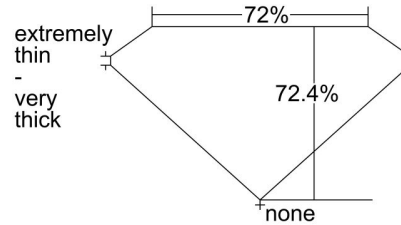

GIA NATURAL DIAMOND GRADING REPORT

April 21, 2021
 GIA Report Number 6385408887
 Shape and Cutting Style Square Modified Brilliant
 Measurements 7.80 x 7.74 x 5.61 mm

GRADING RESULTS

Carat Weight 2.81 carat
 Color Grade G
 Clarity Grade VS2

ADDITIONAL GRADING INFORMATION

Polish Excellent
 Symmetry Very Good
 Fluorescence Faint
 Inscription(s): GIA 6385408887

PROPORTIONS

Profile not to actual proportions

CLARITY CHARACTERISTICS

KEY TO SYMBOLS*

- Crystal
- ~ Feather
- Pinpoint
- ^ Extra Facet

* Red symbols denote internal characteristics (inclusions). Green or black symbols denote external characteristics (blemishes). Diagram is an approximate representation of the diamond, and symbols shown indicate type, position, and approximate size of clarity characteristics. All clarity characteristics may not be shown. Details of finish are not shown.