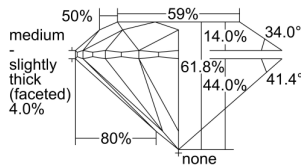

GIA®

FACSIMILE

GIA REPORT 6385491863

Verify this report at GIA.edu

GIA NATURAL DIAMOND DOSSIER®

April 28, 2021
GIA Report Number 6385491863
Shape and Cutting Style ..... Round Brilliant
Measurements ..... 4.17 - 4.19 x 2.58 mm

GRADING RESULTS

Carat Weight ..... 0.27 carat
Color Grade ..... E
Clarity Grade VS2
Cut Grade ..... Excellent

ADDITIONAL GRADING INFORMATION

Polish ..... Excellent
Symmetry ..... Excellent
Fluorescence ..... None
Clarity Characteristics ..... Cloud, Crystal
Inscription(s): GIA 6385491863

PROPORTIONS

Profile to actual proportions

GRADING SCALES

GIA COLOR SCALE	GIA CLARITY SCALE	GIA CUT SCALE	
D	FLAWLESS	EXCELLENT	
E	INTERNALLY FLAWLESS		
F		VVS₁	VERY GOOD
G	VVS₂		
H	VS₁	GOOD	
I	VS₂		
J	SI₁	FAIR	
K	SI₂		
L	I₁	POOR	
M	I₂		
N	I₃		
O			
P			
Q			
R			
S			
T			
U			
V			
W			
X			
Y			
Z