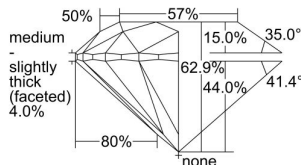

GIA®

FACSIMILE

GIA REPORT 6385528069

Verify this report at GIA.edu

GIA NATURAL DIAMOND DOSSIER®

May 03, 2021
GIA Report Number 6385528069
Shape and Cutting Style ..... Round Brilliant
Measurements ..... 3.64 - 3.65 x 2.29 mm

GRADING RESULTS

Carat Weight ..... 0.18 carat
Color Grade ..... E
Clarity Grade VS1
Cut Grade ..... Excellent

ADDITIONAL GRADING INFORMATION

Polish ..... Excellent
Symmetry ..... Excellent
Fluorescence ..... None
Clarity Characteristics ..... Crystal
Inscription(s): GIA 6385528069

PROPORTIONS

Profile to actual proportions

GRADING SCALES

GIA COLOR SCALE

COLORED	D
	E
	F
	G
	H
	I
	J
NEAR COLORLESS	K
	L
	M
	N
	O
	P
	Q
	R
	S
	T
	U
	V
	W
	X
	Y
	Z

GIA CLARITY SCALE

FLAWLESS	INTERNAL FLAWLESS	
		FLAWLESS
VERY VERY SLIGHTLY INCLUDED	VVS₁	
	VVS₂	
VERY SLIGHTLY INCLUDED	VS₁	
	VS₂	
SLIGHTLY INCLUDED	SI₁	
	SI₂	
INCLUDED	I₁	
	I₂	
	I₃	

GIA CUT SCALE

EXCELLENT
VERY GOOD
GOOD
FAIR
POOR