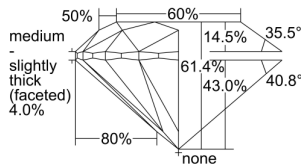

GIA®

FACSIMILE

GIA REPORT 6385581159

Verify this report at GIA.edu

GIA NATURAL DIAMOND DOSSIER®

May 07, 2021
GIA Report Number 6385581159
Shape and Cutting Style ..... Round Brilliant
Measurements ..... 4.50 - 4.52 x 2.77 mm

GRADING RESULTS

Carat Weight ..... 0.35 carat
Color Grade ..... D
Clarity Grade ..... Internally Flawless
Cut Grade ..... Excellent

ADDITIONAL GRADING INFORMATION

Polish ..... Excellent
Symmetry ..... Excellent
Fluorescence ..... Medium Blue
Clarity Characteristics..... Minor Details of Polish
Inscription(s): GIA 6385581159

PROPORTIONS

Profile to actual proportions

GRADING SCALES

GIA COLOR SCALE	GIA CLARITY SCALE	GIA CUT SCALE	
D	FLAWLESS	EXCELLENT	
E	INTERNALLY FLAWLESS		
F		VVS₁	VERY GOOD
G	VVS₂		
H	VS₁	GOOD	
I	VS₂		
J	SI₁	FAIR	
K	SI₂		
L	I₁	POOR	
M			
N			
O	I₂		
P			
Q			
R	I₃		
S			
T			
U			
V			
W			
X			
Y			
Z