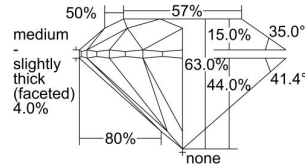

GIA®

FACSIMILE

GIA REPORT 6385587060

Verify this report at GIA.edu

GIA NATURAL DIAMOND DOSSIER®

May 12, 2021
GIA Report Number 6385587060
Shape and Cutting Style ..... Round Brilliant
Measurements ..... 4.40 - 4.44 x 2.78 mm

GRADING RESULTS

Carat Weight ..... 0.33 carat
Color Grade ..... F
Clarity Grade VS1
Cut Grade ..... Excellent

ADDITIONAL GRADING INFORMATION

Polish ..... Excellent
Symmetry ..... Excellent
Fluorescence ..... None
Clarity Characteristics..... Cloud, Needle, Pinpoint
Inscription(s): GIA 6385587060

PROPORTIONS

Profile to actual proportions