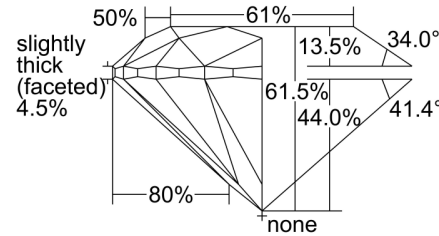

**GIA NATURAL DIAMOND GRADING REPORT**

May 12, 2021  
 GIA Report Number ..... 6385591086  
 Shape and Cutting Style ..... Round Brilliant  
 Measurements ..... 6.41 - 6.45 x 3.95 mm

**GRADING RESULTS**

Carat Weight ..... 1.01 carat  
 Color Grade ..... H  
 Clarity Grade ..... VVS2  
 Cut Grade ..... Excellent

**ADDITIONAL GRADING INFORMATION**

Polish ..... Excellent  
 Symmetry ..... Excellent  
 Fluorescence ..... Medium Blue

Inscription(s): GIA 6385591086

**Comments:** Additional clouds are not shown. Pinpoints are not shown.

**PROPORTIONS**

Profile to actual proportions

**CLARITY CHARACTERISTICS**

**KEY TO SYMBOLS\***

-  Cloud
-  Feather
-  Natural

\* Red symbols denote internal characteristics (inclusions). Green or black symbols denote external characteristics (blemishes). Diagram is an approximate representation of the diamond, and symbols shown indicate type, position, and approximate size of clarity characteristics. All clarity characteristics may not be shown. Details of finish are not shown.