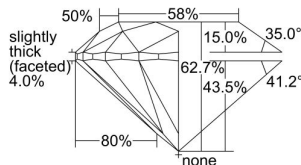

GIA®

FACSIMILE

GIA REPORT 6385595654

Verify this report at GIA.edu

GIA NATURAL DIAMOND DOSSIER®

May 06, 2021
GIA Report Number 6385595654
Shape and Cutting Style ..... Round Brilliant
Measurements ..... 3.84 - 3.85 x 2.41 mm

GRADING RESULTS

Carat Weight ..... 0.22 carat
Color Grade ..... D
Clarity Grade VS2
Cut Grade ..... Excellent

ADDITIONAL GRADING INFORMATION

Polish ..... Excellent
Symmetry ..... Excellent
Fluorescence ..... Faint
Clarity Characteristics ..... Crystal
Inscription(s): GIA 6385595654

PROPORTIONS

Profile to actual proportions

GRADING SCALES

GIA COLOR SCALE	GIA CLARITY SCALE	GIA CUT SCALE	
D	FLAWLESS	EXCELLENT	
E	INTERNALLY FLAWLESS		
F		VVS₁	VERY GOOD
G	VVS₂		
H	VS₁	GOOD	
I	VS₂		
J	SI₁	FAIR	
K	SI₂		
L	I₁	POOR	
M	I₂		
N	I₃		
O			
P			
Q			
R			
S			
T			
U			
V			
W			
X			
Y			
Z