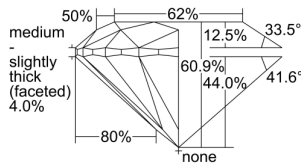

GIA®

FACSIMILE

GIA REPORT 6385602638

Verify this report at GIA.edu

GIA NATURAL DIAMOND DOSSIER®

May 07, 2021
GIA Report Number 6385602638
Shape and Cutting Style ..... Round Brilliant
Measurements ..... 5.18 - 5.22 x 3.17 mm

GRADING RESULTS

Carat Weight ..... 0.53 carat
Color Grade ..... H
Clarity Grade VS1
Cut Grade ..... Excellent

ADDITIONAL GRADING INFORMATION

Polish ..... Excellent
Symmetry ..... Excellent
Fluorescence ..... Medium Blue
Clarity Characteristics ..... Cloud, Pinpoint
Inscription(s): GIA 6385602638

PROPORTIONS

Profile to actual proportions

GRADING SCALES

GIA COLOR SCALE	GIA CLARITY SCALE	GIA CUT SCALE	
D	FLAWLESS	EXCELLENT	
E	INTERNALLY FLAWLESS		
F		VVS₁	VERY GOOD
G	VVS₂		
H	VS₁	GOOD	
I	VS₂		
J	SI₁	FAIR	
K	SI₂		
L	I₁	POOR	
M			
N			
O	I₂		
P			
Q			
R	I₃		
S			
T			
U			
V			
W			
X			
Y			
Z