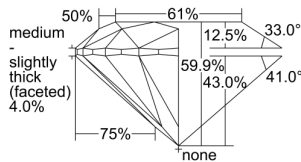

GIA®

FACSIMILE

GIA REPORT 6385681624

Verify this report at GIA.edu

GIA NATURAL DIAMOND DOSSIER®

May 14, 2021
GIA Report Number **6385681624**
Shape and Cutting Style ..... **Round Brilliant**
Measurements ..... **4.44 - 4.47 x 2.67 mm**

GRADING RESULTS

Carat Weight ..... **0.32 carat**
Color Grade ..... **G**
Clarity Grade **VVS2**
Cut Grade ..... **Excellent**

ADDITIONAL GRADING INFORMATION

Polish ..... **Excellent**
Symmetry ..... **Excellent**
Fluorescence ..... **None**
Clarity Characteristics ..... **Pinpoint, Cloud**
Inscription(s): **GIA 6385681624**

PROPORTIONS

Profile to actual proportions

GRADING SCALES

GIA COLOR SCALE	GIA CLARITY SCALE	GIA CUT SCALE	
D	FLAWLESS	EXCELLENT	
E	INTERNALLY FLAWLESS		
F		VVS₁	VERY GOOD
G	VVS₂		
H	VS₁	GOOD	
I	VS₂		
J	SI₁	FAIR	
K	SI₂		
L	I₁	POOR	
M	I₂		
N	I₃		
O			
P			
Q			
R			
S			
T			
U			
V			
W			
X			
Y			
Z