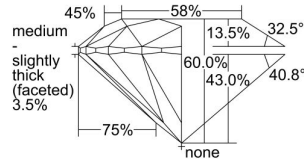

GIA®

FACSIMILE

GIA REPORT 6385748004

Verify this report at GIA.edu

GIA NATURAL DIAMOND DOSSIER®

May 20, 2021
GIA Report Number **6385748004**
Shape and Cutting Style ..... **Round Brilliant**
Measurements ..... **4.32 - 4.36 x 2.61 mm**

GRADING RESULTS

Carat Weight ..... **0.30 carat**
Color Grade ..... **E**
Clarity Grade **VVS2**
Cut Grade ..... **Excellent**

ADDITIONAL GRADING INFORMATION

Polish ..... **Excellent**
Symmetry ..... **Excellent**
Fluorescence ..... **None**
Clarity Characteristics..... **Feather, Pinpoint, Cloud**
Inscription(s): **GIA 6385748004**

PROPORTIONS

Profile to actual proportions

GRADING SCALES

GIA COLOR SCALE	GIA CLARITY SCALE	GIA CUT SCALE	
D	FLAWLESS	EXCELLENT	
E	INTERNALLY FLAWLESS		
F		VVS₁	VERY GOOD
G	VVS₂		
H	VS₁	GOOD	
I	VS₂		
J	SI₁	FAIR	
K	SI₂		
L	I₁	POOR	
M	I₂		
N	I₃		
O			
P			
Q			
R			
S			
T			
U			
V			
W			
X			
Y			
Z