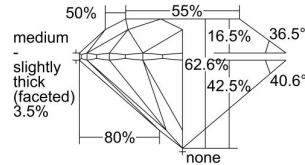

GIA®

FACSIMILE

GIA REPORT 6385807971

Verify this report at GIA.edu

GIA NATURAL DIAMOND DOSSIER®

May 26, 2021
GIA Report Number 6385807971
Shape and Cutting Style ..... Round Brilliant
Measurements ..... 4.35 - 4.36 x 2.73 mm

GRADING RESULTS

Carat Weight ..... 0.32 carat
Color Grade ..... G
Clarity Grade VVS2
Cut Grade ..... Excellent

ADDITIONAL GRADING INFORMATION

Polish ..... Excellent
Symmetry ..... Excellent
Fluorescence ..... None
Clarity Characteristics ..... Pinpoint
Inscription(s): GIA 6385807971

PROPORTIONS

Profile to actual proportions

GRADING SCALES

GIA COLOR SCALE	GIA CLARITY SCALE	GIA CUT SCALE
COLOURLESS D	FLAWLESS	EXCELLENT
E	INTERNALLY FLAWLESS	
F	VVS₁	VERY GOOD
G		
H	VVS₂	GOOD
I	VS₁	
J	VS₂	FAIR
K	SI₁	
L	SI₂	POOR
M	I₁	
N	I₂	
O	I₃	
P		
Q		
R		
S		
T		
U		
V		
W		
X		
Y		
Z