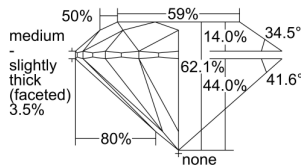

GIA®

FACSIMILE

GIA REPORT 6385833262

Verify this report at GIA.edu

GIA NATURAL DIAMOND DOSSIER®

May 28, 2021
GIA Report Number 6385833262
Shape and Cutting Style ..... Round Brilliant
Measurements ..... 3.82 - 3.84 x 2.38 mm

GRADING RESULTS

Carat Weight ..... 0.21 carat
Color Grade ..... D
Clarity Grade VS1
Cut Grade ..... Excellent

ADDITIONAL GRADING INFORMATION

Polish ..... Excellent
Symmetry ..... Excellent
Fluorescence ..... None
Clarity Characteristics ..... Cloud, Needle
Inscription(s): GIA 6385833262

PROPORTIONS

Profile to actual proportions

GRADING SCALES

GIA COLOR SCALE	GIA CLARITY SCALE	GIA CUT SCALE	
D	FLAWLESS	EXCELLENT	
E	INTERNALLY FLAWLESS		
F		VVS₁	VERY GOOD
G	VVS₂		
H	VS₁	GOOD	
I	VS₂		
J	SI₁	FAIR	
K	SI₂		
L	I₁	POOR	
M	I₂		
N	I₃		
O			
P			
Q			
R			
S			
T			
U			
V			
W			
X			
Y			
Z