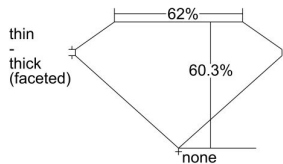

GIA®

FACSIMILE

GIA REPORT 6385894644

Verify this report at GIA.edu

GIA NATURAL DIAMOND DOSSIER®

June 07, 2021
GIA Report Number 6385894644
Shape and Cutting Style ..... Pear Brilliant
Measurements ..... 5.72 x 3.83 x 2.31 mm

GRADING RESULTS

Carat Weight ..... 0.30 carat
Color Grade ..... E
Clarity Grade SI2

ADDITIONAL GRADING INFORMATION

Polish ..... Very Good
Symmetry ..... Good
Fluorescence ..... Medium Blue
Clarity Characteristics ..... Twinning Wisp
Inscription(s): GIA 6385894644

PROPORTIONS

Profile not to actual proportions

GRADING SCALES

GIA COLOR SCALE		GIA CLARITY SCALE			
COLORLESS	D	VERY VERY SLIGHTLY INCLUDED	FLAWLESS		
	E		INTERNALLY FLAWLESS		
	F	VERY SLIGHTLY INCLUDED	VVS₁		
	G		VVS₂		
	H		VS₁		
	NEAR COLORLESS	I	SLIGHTLY INCLUDED	VS₂	
		J		SI₁	
		FAINT	K	INCLUDED	SI₂
			L		I₁
			M		I₂
VERT LIGHT	N	INCLUDED	I₃		
	O				
	P				
	Q				
	R				
LIGHT	S				
	T				
	U				
	V				
	W				
X					
Y					
Z