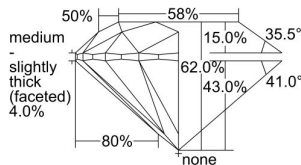

GIA®

FACSIMILE

GIA REPORT 6391134975

Verify this report at GIA.edu

GIA NATURAL DIAMOND DOSSIER®

June 22, 2021
GIA Report Number 6391134975
Shape and Cutting Style ..... Round Brilliant
Measurements ..... 4.37 - 4.40 x 2.72 mm

GRADING RESULTS

Carat Weight ..... 0.32 carat
Color Grade ..... H
Clarity Grade VS1
Cut Grade ..... Excellent

ADDITIONAL GRADING INFORMATION

Polish ..... Excellent
Symmetry ..... Excellent
Fluorescence ..... None
Clarity Characteristics ..... Crystal
Inscription(s): GIA 6391134975

PROPORTIONS

Profile to actual proportions

GRADING SCALES

GIA COLOR SCALE

COLORED	D
	E
	F
	G
	H
	I
	J
NEAR COLORLESS	K
	L
	M
	N
	O
	P
	Q
	R
	S
	T
	U
	V
	W
	X
	Y
	Z

GIA CLARITY SCALE

FLAWLESS	VERY VERY SLIGHTLY INCLUDED	VS₁	VS₂	VS₁	VS₂	SL₁	SL₂	I₁	I₂	I₃	
											FLAWLESS
INTERNALLY FLAWLESS	VERY SLIGHTLY INCLUDED										

GIA CUT SCALE

EXCELLENT
VERY GOOD
GOOD
FAIR
POOR