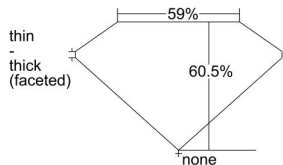

GIA®

FACSIMILE

GIA REPORT 6391190872

Verify this report at GIA.edu

GIA NATURAL DIAMOND DOSSIER®

July 26, 2021
GIA Report Number 6391190872
Shape and Cutting Style ..... Oval Brilliant
Measurements ..... 5.54 x 3.73 x 2.26 mm

GRADING RESULTS

Carat Weight ..... 0.30 carat
Color Grade ..... E
Clarity Grade S11

ADDITIONAL GRADING INFORMATION

Polish ..... Very Good
Symmetry ..... Good
Fluorescence ..... None
Clarity Characteristics ..... Feather, Crystal, Cloud
Inscription(s): GIA 6391190872

PROPORTIONS

Profile not to actual proportions

GRADING SCALES

GIA COLOR SCALE		GIA CLARITY SCALE			
COLORLESS	D	VERY VERY SLIGHTLY INCLUDED	FLAWLESS		
	E		INTERNALLY FLAWLESS		
	F	VERY SLIGHTLY INCLUDED	VVS₁		
	G		VVS₂		
	H		VS₁		
	NEAR COLORLESS	I	SLIGHTLY INCLUDED	VS₂	
		J		S1₁	
		FAINT	K	INCLUDED	S1₂
			L		I₁
			M		I₂
VERTICALLY FAINT	N	INCLUDED	I₃		
	O				
	P				
	Q				
	R				
LIGHT	S				
	T				
	U				
	V				
	W				
	X				
	Y				
	Z