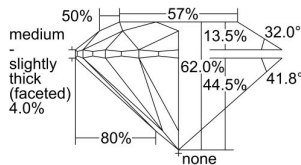

GIA®

FACSIMILE

GIA REPORT 6391319611

Verify this report at GIA.edu

GIA NATURAL DIAMOND DOSSIER®

August 05, 2021
GIA Report Number 6391319611
Shape and Cutting Style ..... Round Brilliant
Measurements ..... 5.70 - 5.71 x 3.54 mm

GRADING RESULTS

Carat Weight ..... 0.70 carat
Color Grade ..... G
Clarity Grade VS1
Cut Grade ..... Excellent

ADDITIONAL GRADING INFORMATION

Polish ..... Excellent
Symmetry ..... Excellent
Fluorescence ..... Faint
Clarity Characteristics..... Crystal, Cloud, Pinpoint
Inspection(s): GIA 6391319611

PROPORTIONS

Profile to actual proportions

GRADING SCALES

GIA COLOR SCALE	GIA CLARITY SCALE	GIA CUT SCALE	
COLOURLESS D	FLAWLESS	EXCELLENT	
E	INTERNALLY FLAWLESS		
F		VVS₁	VERY GOOD
G	VVS₂		
H	VS₁	GOOD	
I	VS₂		
J	SI₁	FAIR	
K	SI₂		
L	I₁	POOR	
M	I₂		
N	I₃		
O			
P			
Q			
R			
S			
T			
U			
V			
W			
X			
Y			
Z