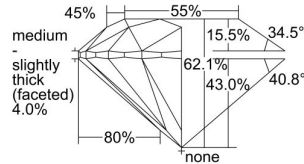

GIA®

FACSIMILE

GIA REPORT 6391368872

Verify this report at GIA.edu

GIA NATURAL DIAMOND DOSSIER®

July 09, 2021
GIA Report Number **6391368872**
Shape and Cutting Style ..... **Round Brilliant**
Measurements ..... **3.68 - 3.70 x 2.29 mm**

GRADING RESULTS

Carat Weight ..... **0.19 carat**
Color Grade ..... **D**
Clarity Grade **VVS2**
Cut Grade ..... **Excellent**

ADDITIONAL GRADING INFORMATION

Polish ..... **Excellent**
Symmetry ..... **Excellent**
Fluorescence ..... **None**
Clarity Characteristics..... **Needle, Cloud, Pinpoint**
Inscription(s): **GIA 6391368872**

PROPORTIONS

Profile to actual proportions

GRADING SCALES

GIA COLOR SCALE	GIA CLARITY SCALE	GIA CUT SCALE	
D	FLAWLESS	EXCELLENT	
E	INTERNALLY FLAWLESS		
F		VVS₁	VERY GOOD
G	VVS₂		
H	VS₁	GOOD	
I	VS₂		
J	SI₁	FAIR	
K	SI₂		
L	I₁	POOR	
M	I₂		
N	I₃		
O			
P			
Q			
R			
S			
T			
U			
V			
W			
X			
Y			
Z