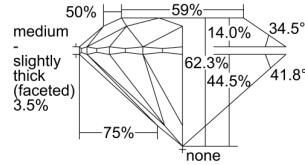

GIA®

FACSIMILE

GIA REPORT 6391374541

Verify this report at GIA.edu

GIA NATURAL DIAMOND DOSSIER®

July 17, 2021
GIA Report Number 6391374541
Shape and Cutting Style ..... Round Brilliant
Measurements ..... 4.32 - 4.35 x 2.70 mm

GRADING RESULTS

Carat Weight ..... 0.31 carat
Color Grade ..... H
Clarity Grade SI2
Cut Grade ..... Excellent

ADDITIONAL GRADING INFORMATION

Polish ..... Excellent
Symmetry ..... Excellent
Fluorescence ..... None
Clarity Characteristics ..... Crystal
Inscription(s): GIA 6391374541

PROPORTIONS

Profile to actual proportions

GRADING SCALES

GIA COLOR SCALE	GIA CLARITY SCALE	GIA CUT SCALE	
D	FLAWLESS	EXCELLENT	
E	INTERNALLY FLAWLESS		
F		VVS₁	VERY GOOD
G	VVS₂		
H	VS₁	GOOD	
I	VS₂		
J	SI₁	FAIR	
K	SI₂		
L	I₁	POOR	
M	I₂		
N	I₃		
O			
P			
Q			
R			
S			
T			
U			
V			
W			
X			
Y			
Z