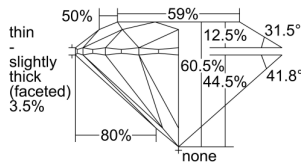

GIA®

FACSIMILE

GIA REPORT 6391380822

Verify this report at GIA.edu

GIA NATURAL DIAMOND DOSSIER®

July 07, 2021
GIA Report Number 6391380822
Shape and Cutting Style ..... Round Brilliant
Measurements ..... 4.38 - 4.40 x 2.66 mm

GRADING RESULTS

Carat Weight ..... 0.31 carat
Color Grade ..... E
Clarity Grade VS1
Cut Grade ..... Excellent

ADDITIONAL GRADING INFORMATION

Polish ..... Excellent
Symmetry ..... Excellent
Fluorescence ..... None
Clarity Characteristics..... Crystal, Feather, Pinpoint
Inscription(s): GIA 6391380822

PROPORTIONS

GRADING SCALES

GIA COLOR SCALE	GIA CLARITY SCALE	GIA CUT SCALE	
COLOURLESS D	FLAWLESS	EXCELLENT	
E	INTERNALLY FLAWLESS		
F		VVS₁	VERY GOOD
G	VVS₂		
H	VS₁	GOOD	
I	VS₂		
J	SI₁	FAIR	
K	SI₂		
L	I₁	POOR	
M	I₂		
N	I₃		
O			
P			
Q			
R			
S			
T			
U			
V			
W			
X			
Y			
Z