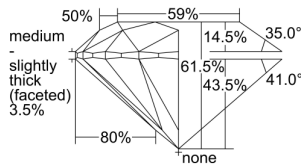

GIA®

FACSIMILE

GIA REPORT 6391384001

Verify this report at GIA.edu

GIA NATURAL DIAMOND DOSSIER®

August 20, 2021
GIA Report Number **6391384001**
Shape and Cutting Style ..... **Round Brilliant**
Measurements ..... **5.19 - 5.22 x 3.20 mm**

GRADING RESULTS

Carat Weight ..... **0.53 carat**
Color Grade ..... **H**
Clarity Grade **VVS1**
Cut Grade ..... **Excellent**

ADDITIONAL GRADING INFORMATION

Polish ..... **Excellent**
Symmetry ..... **Excellent**
Fluorescence ..... **None**
Clarity Characteristics..... **Needle, Pinpoint, Cavity**
Inscription(s): **GIA 6391384001**

PROPORTIONS

Profile to actual proportions

GRADING SCALES

GIA COLOR SCALE

COLORESS	D
	E
	F
	G
	H
	I
	J
NEAR COLORESS	K
	L
FLAINT	M
	N
	O
	P
VERY LIGHT	Q
	R
	S
	T
	U
	V
	W
	X
	Y
LIGHT	Z

GIA CLARITY SCALE

VERY VERY SLIGHTLY INCLUDED	FLAWLESS
	INTERNALLY FLAWLESS
VERY SLIGHTLY INCLUDED	VVS₁
	VVS₂
SLIGHTLY INCLUDED	VS₁
	VS₂
INCLUDED	SI₁
	SI₂
	I₁
	I₂
	I₃

GIA CUT SCALE

EXCELLENT
VERY GOOD
GOOD
FAIR
POOR