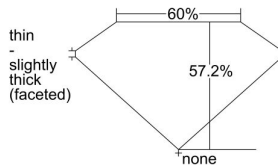

GIA®

FACSIMILE

GIA REPORT 6391397273

Verify this report at GIA.edu

GIA NATURAL DIAMOND DOSSIER®

July 08, 2021
GIA Report Number 6391397273
Shape and Cutting Style ..... Heart Brilliant
Measurements ..... 4.46 x 5.27 x 3.02 mm

GRADING RESULTS

Carat Weight ..... 0.40 carat
Color Grade ..... F
Clarity Grade SI2

ADDITIONAL GRADING INFORMATION

Polish ..... Excellent
Symmetry ..... Good
Fluorescence ..... None
Clarity Characteristics ..... Crystal, Cloud
Inscription(s): GIA 6391397273

PROPORTIONS

Profile not to actual proportions

GRADING SCALES

GIA COLOR SCALE		GIA CLARITY SCALE			
COLORLESS	D	VERY VERY SLIGHTLY INCLUDED	FLAWLESS		
	E		INTERNALLY FLAWLESS		
	F	VERY SLIGHTLY INCLUDED	VVS₁		
	G		VVS₂		
	H		VS₁		
	NEAR COLORLESS	I	SLIGHTLY INCLUDED	VS₂	
		J		SI₁	
		FAINT	K	INCLUDED	SI₂
			L		I₁
			M		I₂
VERT LIGHT			N	INCLUDED	I₃
			O		
			P		
	Q				
LIGHT	R				
	S				
	T				
	U				
	V				
	Z