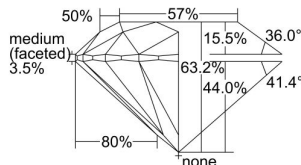

GIA®

FACSIMILE

GIA REPORT 6391424381

Verify this report at GIA.edu

GIA NATURAL DIAMOND DOSSIER®

August 21, 2021
GIA Report Number **6391424381**
Shape and Cutting Style ..... **Round Brilliant**
Measurements ..... **5.63 - 5.66 x 3.57 mm**

GRADING RESULTS

Carat Weight ..... **0.70 carat**
Color Grade ..... **H**
Clarity Grade **VVS1**
Cut Grade ..... **Excellent**

ADDITIONAL GRADING INFORMATION

Polish ..... **Excellent**
Symmetry ..... **Excellent**
Fluorescence ..... **Faint**
Clarity Characteristics ..... **Feather**
Inscription(s): **GIA 6391424381**

PROPORTIONS

Profile to actual proportions

GRADING SCALES

GIA COLOR SCALE

COLORED	D
	E
	F
	G
	H
	I
	J
NEAR COLORLESS	K
	L
	M
	N
	O
	P
	Q
	R
	S
	T
	U
	V
	W
	X
	Y
	Z

GIA CLARITY SCALE

VERY VERY SLIGHTLY INCLUDED	FLAWLESS
	INTERNALLY FLAWLESS
VERY SLIGHTLY INCLUDED	VVS₁
	VVS₂
SLIGHTLY INCLUDED	VS₁
	VS₂
INCLUDED	I₁
	I₂
	I₃

GIA CUT SCALE

EXCELLENT
VERY GOOD
GOOD
FAIR
POOR