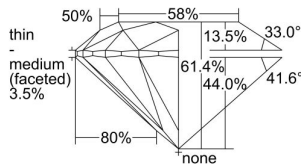

GIA®

FACSIMILE

GIA REPORT 6391478425

Verify this report at GIA.edu

GIA NATURAL DIAMOND DOSSIER®

July 14, 2021
GIA Report Number **6391478425**
Shape and Cutting Style ..... **Round Brilliant**
Measurements ..... **3.70 - 3.71 x 2.27 mm**

GRADING RESULTS

Carat Weight ..... **0.18 carat**
Color Grade ..... **D**
Clarity Grade **VVS1**
Cut Grade ..... **Excellent**

ADDITIONAL GRADING INFORMATION

Polish ..... **Excellent**
Symmetry ..... **Excellent**
Fluorescence ..... **None**
Clarity Characteristics..... **Pinpoint, Feather, Surface Graining**
Inscription(s): **GIA 6391478425**

PROPORTIONS

GRADING SCALES

GIA COLOR SCALE	GIA CLARITY SCALE	GIA CUT SCALE	
D	FLAWLESS	EXCELLENT	
E	INTERNALLY FLAWLESS		
F		VVS₁	VERY GOOD
G	VVS₂		
H	VS₁	GOOD	
I	VS₂		
J	SI₁	FAIR	
K	SI₂		
L	I₁	POOR	
M	I₂		
N	I₃		
O			
P			
Q			
R			
S			
T			
U			
V			
W			
X			
Y			
Z