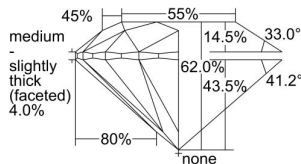

GIA®

FACSIMILE

GIA REPORT 6391479852

Verify this report at GIA.edu

GIA NATURAL DIAMOND DOSSIER®

July 14, 2021
GIA Report Number 6391479852
Shape and Cutting Style ..... Round Brilliant
Measurements ..... 4.34 - 4.35 x 2.70 mm

GRADING RESULTS

Carat Weight ..... 0.31 carat
Color Grade ..... D
Clarity Grade VVS1
Cut Grade ..... Excellent

ADDITIONAL GRADING INFORMATION

Polish ..... Excellent
Symmetry ..... Excellent
Fluorescence ..... None
Clarity Characteristics..... Pinpoint, Feather, Surface Graining
Inscription(s): GIA 6391479852

PROPORTIONS

Profile to actual proportions

GRADING SCALES

GIA COLOR SCALE	GIA CLARITY SCALE	GIA CUT SCALE	
D	FLAWLESS	EXCELLENT	
E	INTERNALLY FLAWLESS		
F		VVS₁	VERY GOOD
G	VVS₂		
H	VS₁	GOOD	
I	VS₂		
J	SI₁	FAIR	
K	SI₂		
L	I₁	POOR	
M	I₂		
N	I₃		
O			
P			
Q			
R			
S			
T			
U			
V			
W			
X			
Y			
Z