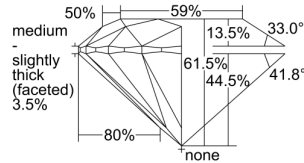

GIA®

FACSIMILE

GIA REPORT 6391550895

Verify this report at GIA.edu

GIA NATURAL DIAMOND DOSSIER®

July 19, 2021
GIA Report Number 6391550895
Shape and Cutting Style ..... Round Brilliant
Measurements ..... 5.14 - 5.19 x 3.18 mm

GRADING RESULTS

Carat Weight ..... 0.51 carat
Color Grade L
Clarity Grade VVS1
Cut Grade ..... Excellent

ADDITIONAL GRADING INFORMATION

Polish ..... Excellent
Symmetry ..... Excellent
Fluorescence ..... None
Clarity Characteristics ..... Cloud, Pinpoint
Inscription(s): GIA 6391550895

PROPORTIONS

Profile to actual proportions

GRADING SCALES

GIA COLOR SCALE	GIA CLARITY SCALE	GIA CUT SCALE	
D	FLAWLESS	EXCELLENT	
E	INTERNALLY FLAWLESS		
F		VVS₁	VERY GOOD
G	VVS₂		
H	VS₁	GOOD	
I	VS₂		
J	SI₁	FAIR	
K	SI₂		
L	I₁	POOR	
M	I₂		
N	I₃		
O			
P			
Q			
R			
S			
T			
U			
V			
W			
X			
Y			
Z