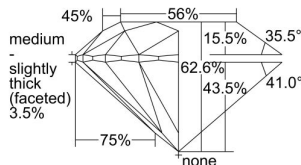

GIA®

FACSIMILE

GIA REPORT 6391555274

Verify this report at GIA.edu

GIA NATURAL DIAMOND DOSSIER®

July 20, 2021
GIA Report Number **6391555274**
Shape and Cutting Style ..... **Round Brilliant**
Measurements ..... **5.09 - 5.11 x 3.19 mm**

GRADING RESULTS

Carat Weight ..... **0.51 carat**
Color Grade ..... **G**
Clarity Grade **VVS2**
Cut Grade ..... **Excellent**

ADDITIONAL GRADING INFORMATION

Polish ..... **Excellent**
Symmetry ..... **Excellent**
Fluorescence ..... **None**
Clarity Characteristics ..... **Pinpoint**
Inscription(s): **GIA 6391555274**

PROPORTIONS

Profile to actual proportions