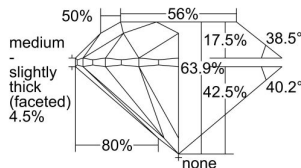

GIA®

FACSIMILE

GIA REPORT 6391604609

Verify this report at GIA.edu

GIA NATURAL DIAMOND DOSSIER®

July 22, 2021
GIA Report Number 6391604609
Shape and Cutting Style ..... Round Brilliant
Measurements ..... 5.57 - 5.59 x 3.57 mm

GRADING RESULTS

Carat Weight ..... 0.70 carat
Color Grade ..... E
Clarity Grade VVS1
Cut Grade ..... Very Good

ADDITIONAL GRADING INFORMATION

Polish ..... Excellent
Symmetry ..... Excellent
Fluorescence ..... Faint
Clarity Characteristics ..... Pinpoint
Inscription(s): GIA 6391604609

PROPORTIONS

Profile to actual proportions

GRADING SCALES

GIA COLOR SCALE	GIA CLARITY SCALE	GIA CUT SCALE
COLOURLESS	FLAWLESS	EXCELLENT
E	INTERNALLY FLAWLESS	
F	VVS₁	VERY GOOD
G		
H	VVS₂	GOOD
I	VS₁	
J	VS₂	FAIR
K	SI₁	
L	SI₂	POOR
M	I₁	
N	I₂	
O	I₃	
P		
Q		
R		
S		
T		
U		
V		
W		
X		
Y		
Z