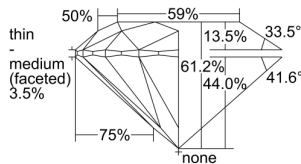

GIA®

FACSIMILE

GIA REPORT 6391686344

Verify this report at GIA.edu

GIA NATURAL DIAMOND DOSSIER®

July 30, 2021
GIA Report Number 6391686344
Shape and Cutting Style ..... Round Brilliant
Measurements ..... 3.72 - 3.74 x 2.28 mm

GRADING RESULTS

Carat Weight ..... 0.19 carat
Color Grade ..... K
Clarity Grade VVS1
Cut Grade ..... Excellent

ADDITIONAL GRADING INFORMATION

Polish ..... Excellent
Symmetry ..... Excellent
Fluorescence ..... Faint
Clarity Characteristics ..... Pinpoint
Inscription(s): GIA 6391686344

PROPORTIONS

Profile to actual proportions

GRADING SCALES

GIA COLOR SCALE	GIA CLARITY SCALE	GIA CUT SCALE	
D	FLAWLESS	EXCELLENT	
E	INTERNALLY FLAWLESS		
F		VVS₁	VERY GOOD
G	VVS₂		
H	VS₁	GOOD	
I	VS₂		
J	SI₁	FAIR	
K	SI₂		
L	I₁	POOR	
M			
N	I₂		
O	I₃		
P			
Q			
R			
S			
T			
U			
V			
W			
X			
Y			
Z