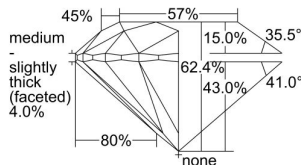

GIA®

FACSIMILE

GIA REPORT 6391749806

Verify this report at GIA.edu

GIA NATURAL DIAMOND DOSSIER®

August 30, 2021
GIA Report Number **6391749806**
Shape and Cutting Style ..... **Round Brilliant**
Measurements ..... **5.41 - 5.44 x 3.38 mm**

GRADING RESULTS

Carat Weight ..... **0.61 carat**
Color Grade ..... **F**
Clarity Grade **VVS1**
Cut Grade ..... **Excellent**

ADDITIONAL GRADING INFORMATION

Polish ..... **Excellent**
Symmetry ..... **Excellent**
Fluorescence ..... **None**
Clarity Characteristics ..... **Feather**
Inscription(s): **GIA 6391749806**

PROPORTIONS

Profile to actual proportions

GRADING SCALES

GIA COLOR SCALE

COLOREDNESS	D
	E
	F
	G
	H
	I
	J
NEAR COLORLESS	K
	L
Faint	M
	N
	O
	P
	R
	S
	T
	U
	V
	W
	X
	Y
Light	Z

GIA CLARITY SCALE

FLAWLESS	VERY VERY SLIGHTLY INCLUDED	VVS₁	VVS₂	VS₁	VS₂	SI₁	SI₂	I₁	I₂	I₃	
											INTERNAL FLAWLESS

GIA CUT SCALE

EXCELLENT
VERY GOOD
GOOD
FAIR
POOR