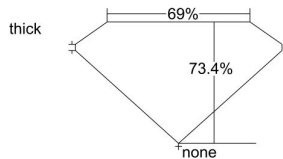

GIA®

FACSIMILE

GIA REPORT 6391763919

Verify this report at GIA.edu

GIA NATURAL DIAMOND DOSSIER®

August 04, 2021
GIA Report Number 6391763919
Shape and Cutting Style ..... Square Modified Brilliant
Measurements ..... 5.17 x 5.16 x 3.79 mm

GRADING RESULTS

Carat Weight ..... 0.90 carat
Color Grade I
Clarity Grade VS1

ADDITIONAL GRADING INFORMATION

Polish ..... Very Good
Symmetry ..... Very Good
Fluorescence ..... None
Clarity Characteristics ..... Cloud, Feather, Needle
Inscription(s): GIA 6391763919

PROPORTIONS

Profile not to actual proportions

GRADING SCALES

GIA COLOR SCALE		GIA CLARITY SCALE			
COLORLESS	D	VERY VERY SLIGHTLY INCLUDED	FLAWLESS		
	E		INTERNALLY FLAWLESS		
	F		VVS₁		
	NEAR COLORLESS	G	VERY SLIGHTLY INCLUDED	VVS₂	
		H		VS₁	
		FAINT	I	SLIGHTLY INCLUDED	VS₂
			J		SI₁
	K		SI₂		
	VERTICALLY LIGHT		L	INCLUDED	I₁
			M		I₂
N			I₃		
O					
LIGHT	P				
	Q				
	R				
	S				
	T				
	U				
	V				
W					
X					
Y					
Z