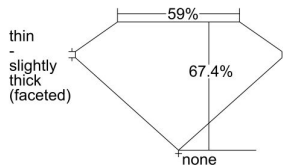

GIA®

FACSIMILE

GIA REPORT 6391781266

Verify this report at GIA.edu

GIA NATURAL DIAMOND DOSSIER®

August 06, 2021
GIA Report Number 6391781266
Shape and Cutting Style ..... Cushion Modified Brilliant
Measurements ..... 5.81 x 5.26 x 3.55 mm

GRADING RESULTS

Carat Weight ..... 0.90 carat
Color Grade ..... E
Clarity Grade SI2

ADDITIONAL GRADING INFORMATION

Polish ..... Excellent
Symmetry ..... Excellent
Fluorescence ..... None
Clarity Characteristics ..... Crystal, Cloud
Inscription(s): GIA 6391781266

PROPORTIONS

Profile not to actual proportions

GRADING SCALES

GIA COLOR SCALE		GIA CLARITY SCALE	
NEAR COLORLESS	D	VERY VERY SLIGHTLY INCLUDED	FLAWLESS
	E		INTERNALLY FLAWLESS
	F	VERY SLIGHTLY INCLUDED	VVS₁
	G		VVS₂
	H	SLIGHTLY INCLUDED	VS₁
	I		VS₂
	J	INCLUDED	SI₁
	K		SI₂
	L	INCLUDED	I₁
	M		I₂
N	INCLUDED	I₃	
O			
P			
Q			
R			
S			
T			
U			
V			
W			
X			
Y			
Z